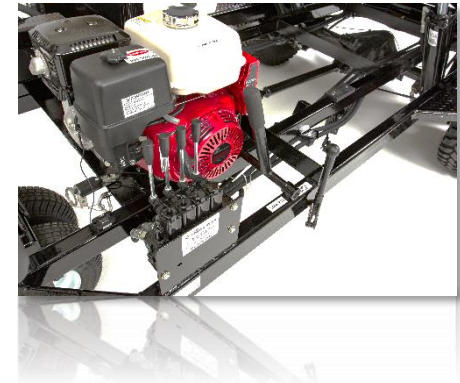

FEATURES & OPTIONS

Standard Features

Self Propelled
3.5-Yard Capacity
13 HP Honda Electric & Pull Start
Engine (with hour meter)
Bed Size: 50" W x 96" L x 36" H
Overall Length: 14'; Width: 6.4'
LED Lighting Package

Hydraulic Variable Speed Control
Heavy Duty Drive System
Hydraulic Surge Brake System
(other Couplers available)
High & Low Geared Transfer Case
Two Hydraulic Cylinder Package
Available in any color